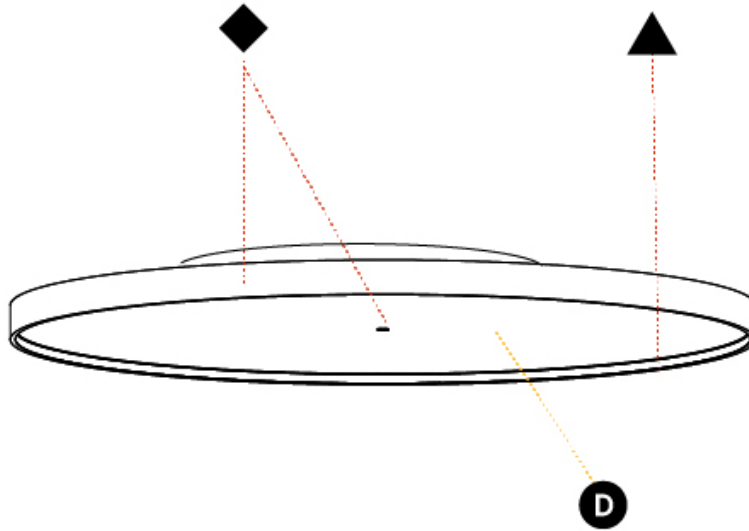

SIGN DIVA KORONA SURFACE

A3D104-

PROJECT
TYPE
SPECIFIER
QUANTITY
DATE