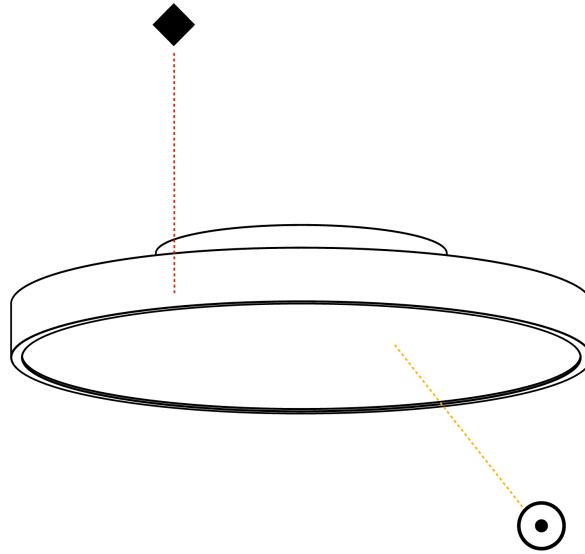

SIGN DIVA SURFACE

A3D091-

PROJECT

TYPE

SPECIFIER

QUANTITY

DATE

A