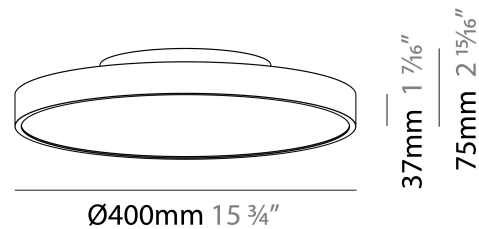

GENERAL

Series: Sign Diva
Subseries: Sign Diva
Brand: Prolicht
Division: Architectural
Mounting Type: Surface
Mounting Location: Ceiling
Subcategory: Ambient

PHYSICAL

Shape: Round
Diameter (mm): 400
Diameter (in): 15 ³/₄
Height (mm): 75
Height (in): 2 ¹⁵/₁₆
Light Distribution: Direct / Indirect
Weight (kg): 2.302
Weight (lbs): 5.075
Diffuser: Direct - PMMA - Opal/Micro-Prism/Sparkling Secret/Vintage Industrial with Shine Ring / Indirect - White/Yellow/Orange/Red/Blue/Green
Fixture Finish: SSR / BKV / CWI / CRY / HAB / UFT / ITA / RUA / FTG / MYG / LOD / PUS / FRO / FUP / KIA / POP / BLS / SPG / MEY / GOH / GUM / CHC / COM / ABZ / JAG / OBR / MOS / ROR
Fixture Material: Extruded Aluminum / Steel

ELECTRICAL

Lamp Type: LED (Zhaga Standard)
Input Wattage (W): 19.8
Total Output Wattage (W): 16
Dimming: Tri-Mode (Non-Dimming and Phase Dimming (120Vac only) and 0-10V Dimming)
Driver Included: Yes
Driver Location: Integrated
Driver Type: Constant Current - Universal
Driver Class: Class 2
Input Voltage (V): 120 - 277
Constant Current (MA): 500

LED

Color Temperature (*K): 3000 / 3500 / 4000
Max. Delivered Lumen (lm): 2280 / 2313 / 2360
CRI: >90 CRI
Lamp Life (hrs): 50000

OPTICAL

RATINGS AND CERTIFICATIONS

Certified By: Certified for North American Standards
IP rating: IP20